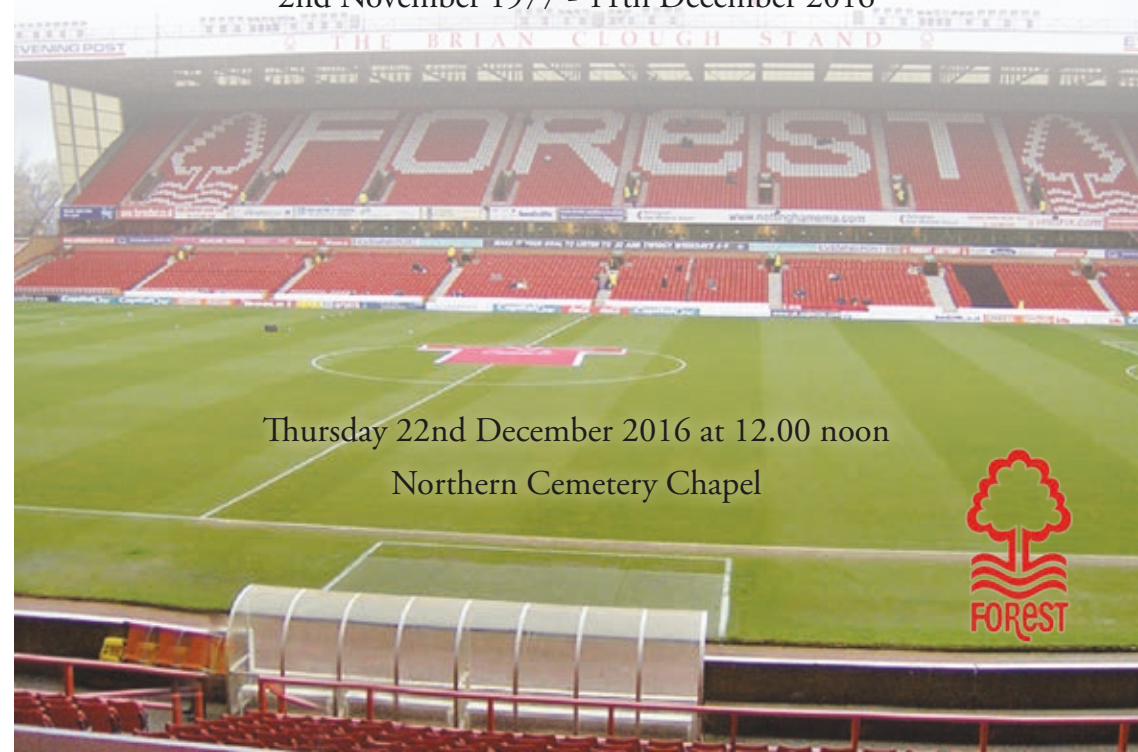

Peter Roy Thompson

2nd November 1977 - 11th December 2016

Thursday 22nd December 2016 at 12.00 noon
Northern Cemetery Chapel