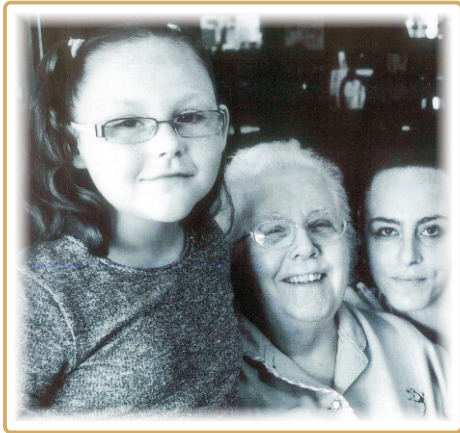

The family would like to thank everyone
for their kind words and support
at this sad time.

A.W. LYMN
The Family Funeral Service
Robin Hood House
Robin Hood Street
Nottingham
NG3 1GF
www.lymn.co.uk
CCLI Copyright Licence 508305

In Loving Memory of

Dorothy Heath
20th February 1934 - 2nd July 2017

Wilford Hill Crematorium
West Chapel
Friday 14th July 2017
at 10.20 a.m.

ORDER OF SERVICE

ENTRY MUSIC

Scene finale 'Swan Lake' theme

WELCOME AND OPENING PRAYER