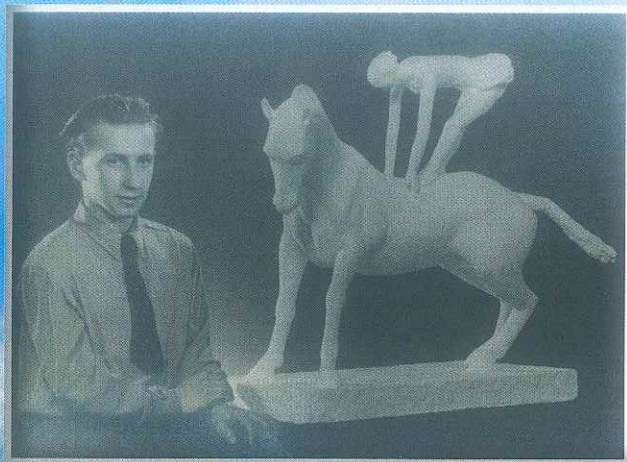

IN LOVING MEMORY OF
PHILIP MARSHALL HANFORD

1st April 1933 ~ 5th October 2018

Gedling Crematorium

Wednesday 24th October 2018
at 2.30 pm

ORDER OF SERVICE

ENTRANCE MUSIC

Theme from Harry's Game - Clannad

WELCOME AND INTRODUCTION

A scenic landscape with rolling hills and a rainbow in the sky. The hills are covered in green and brown vegetation, and the sky is a mix of blue and white clouds. A faint rainbow is visible in the upper left quadrant of the sky.