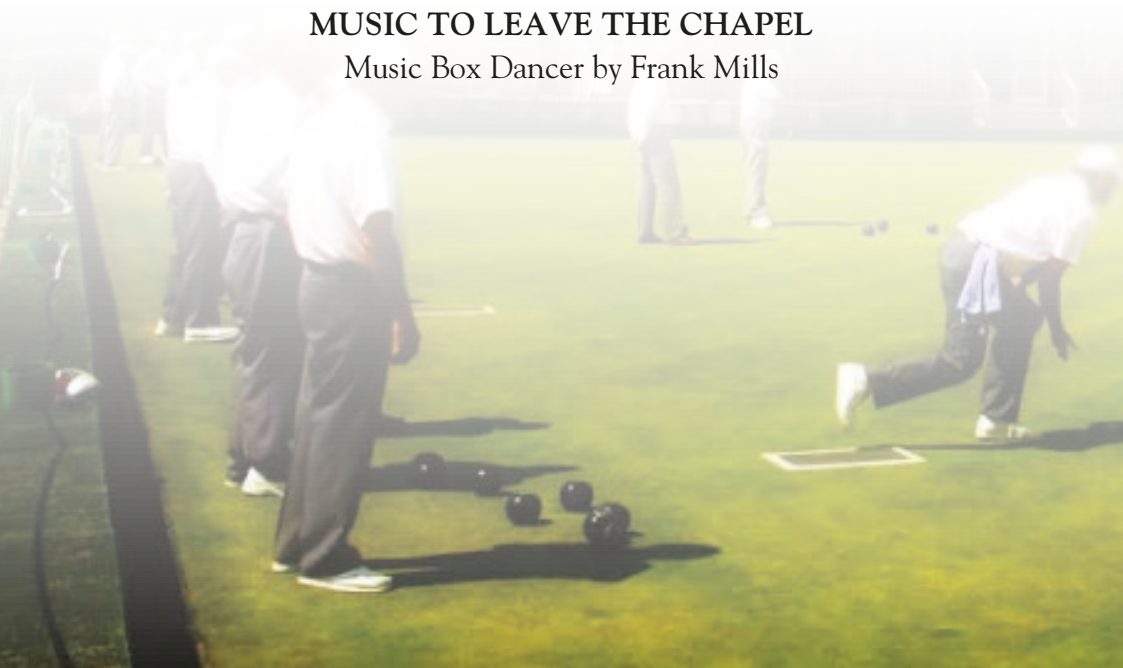

MUSIC TO LEAVE THE CHAPEL

Music Box Dancer by Frank Mills

Don's family would like to thank you all for your kind messages of support and love at this sad time, and thank you for attending the service here today.