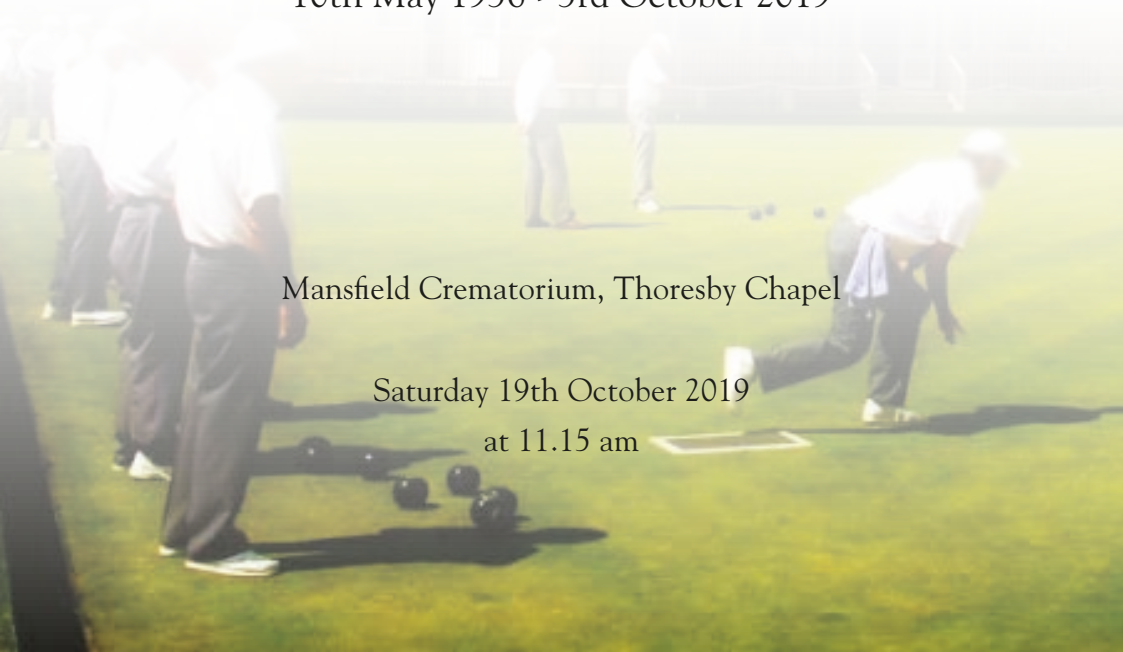

Celebrating the Life of

Donald Wain
‘Don’

10th May 1936 - 3rd October 2019

Mansfield Crematorium, Thoresby Chapel

Saturday 19th October 2019
at 11.15 am

Order of Service

led by Adam Humphries

MUSIC TO ENTER THE CHAPEL
Elizabethan Serenade by Ronald Binge