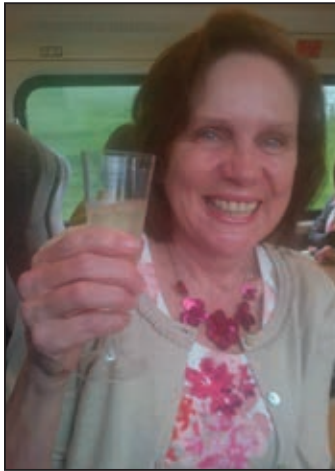

COMMITTAL

CLOSING WORDS

READING

Paths And Journeys from *Far From The Madding Crowd*
by Thomas Hardy

RECESSIONAL MUSIC

Scotland The Brave
played by the bagpiper

The family would like to thank everyone
for their kind words and support at this sad time.