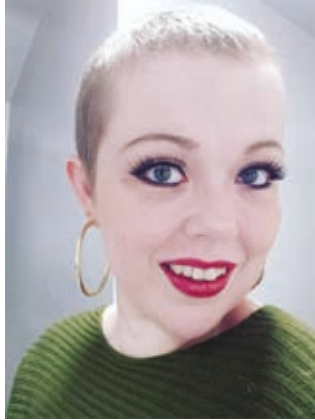

from Jodie's family and friends

MUSIC

Think Of Me
sung live by Helen

CLOSING WORDS

COMMITTAL

The background of the page features a light gray, stylized musical staff with several notes and beams. The notes are represented by simple shapes: some are circles, some are rectangles, and some are vertical lines. The staff lines are curved and sweep across the page from the bottom left towards the top right.

WORDS OF ENCOURAGEMENT

EXIT MUSIC

The Show Must Go On
Recording sung by Shaun

The family would like to thank everyone for their kind words and support at this sad time.

All are welcome for light refreshment at
The Robin Hood,
Clipstone Road,
Edwinstowe,
Mansfield
NG21 9JA.