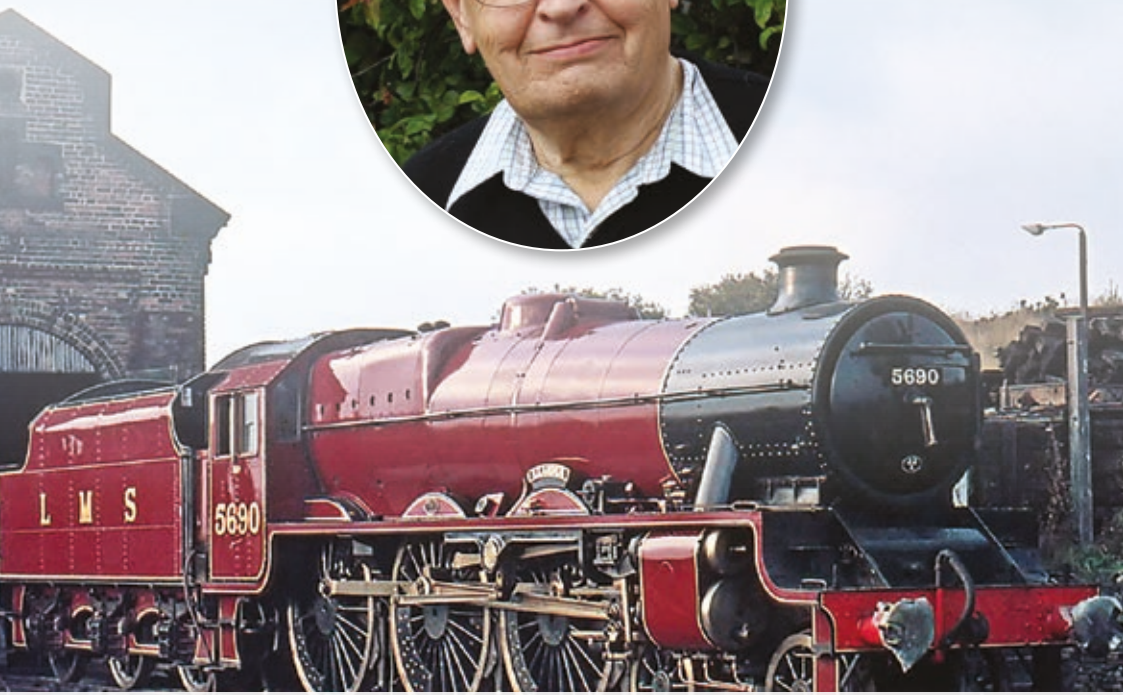

IN LOVING MEMORY OF

Michael Noel Haddelsey

26th March 1936 - 20th November 2022

Friday 16th December 2022 at 10.30 am
Trent Valley Crematorium

A faded background image of a steam locomotive in a brick building. The locomotive is red and black, with the number 3650 visible on its side. It is positioned on tracks in front of a large brick building with an arched entrance. The text is overlaid on this image.

Order of Service

ENTRY MUSIC

Air On The G String
J S Bach

WELCOME AND INTRODUCTION

MICHAEL'S LIFE

STEAM LOCOMOTIVE

FAMILY MEMORIES

A faded background image of a red steam locomotive on tracks. The locomotive is the central focus, with its boiler, wheels, and chimney visible. The number '5000' is visible on the front. The background is a soft, hazy landscape with trees and a street lamp.