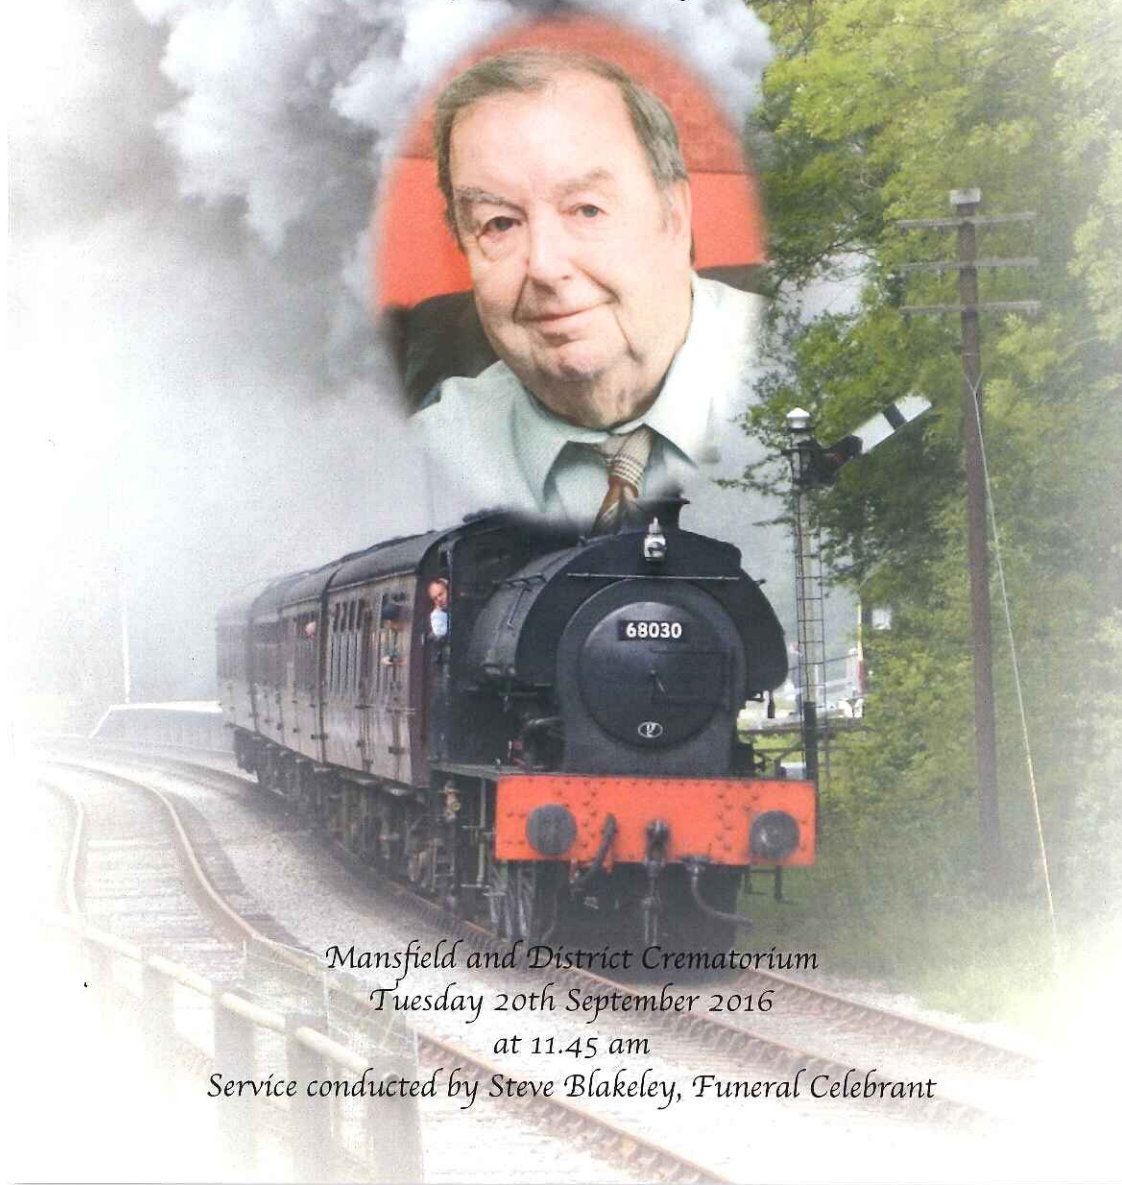

A Service to Celebrate the Life

of
Thomas Key

16th February 1930 - 7th September 2016

*Mansfield and District Crematorium
Tuesday 20th September 2016
at 11.45 am*

Service conducted by Steve Blakeley, Funeral Celebrant